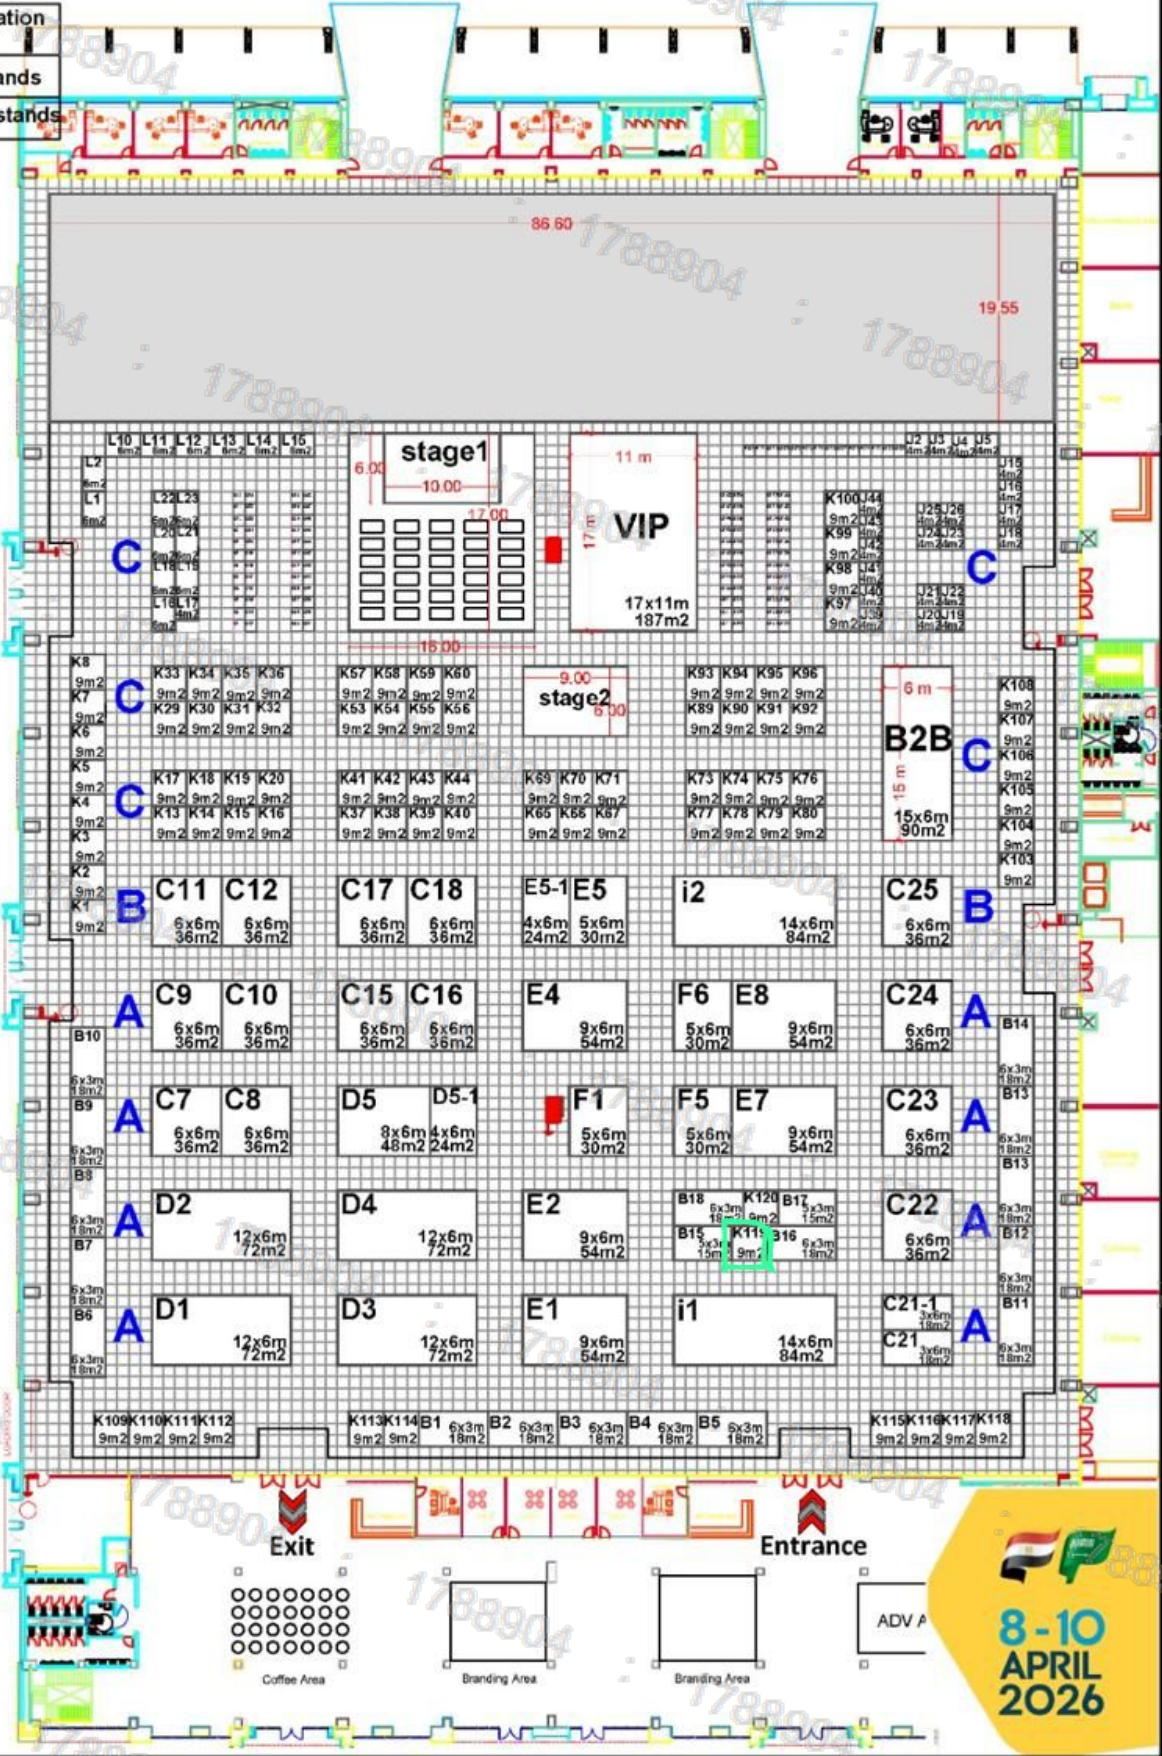

Franchise  
International  
Consulting

- A** Premium Location Space Only
- B** Space Only stands
- C** Shell Scheme stands

**8-10  
APRIL  
2026**

المعرض المصري السعودي  
الدولي للإمتمياز التجاري  
Egyptian Saudi International  
Franchise Expo

- A** Premium Location Space Only
- B** Space Only stands
- C** Shell Scheme stands